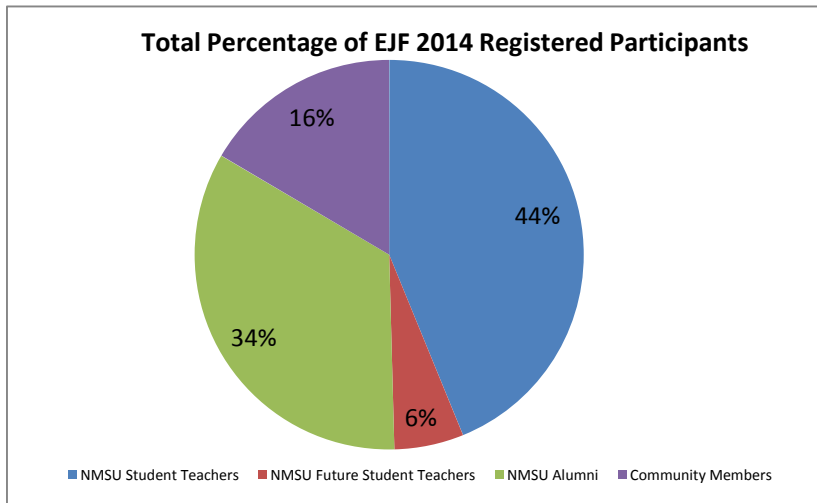

New Mexico State University Educators' Job Fair

The Educators' Job Fair is a two-day event, co-sponsored by Career Services and the College of Education, held every April. The Educators' Job Fair allows candidates and numerous school districts located throughout the nation to discuss career options and employment opportunities in a formal interview setting. The format of structured interviews is key to the fair's success. The majority of the candidates are from New Mexico State University and the region. However, a growing number of candidates from across the United States are utilizing this event to secure teaching positions.

The total number of NMSU College of Education or other College student teachers in Spring 2014 was 67. This figure is based on the number of undergraduate student teachers who applied for graduation per a report (Cognos SP 2014 Seniors CoED) generated from the NMSU COGNOS system on 6/23/2014. This report only indicates student teachers who applied for graduation; not those who actually graduated. The Educators' Job Fair participation report indicates that 53 NMSU student teachers participated in the two-day event.

New Mexico State University Educators' Job Fair Number of Registered Participants

NMSU Student Teachers	53
NMSU Future Student Teachers	7
NMSU Alumni	41
Community Members	20
Total Number of EJF Participants	121

New Mexico State University Districts by State

Alaska	1	Nebraska	1
Arizona	4	New Mexico	21
Arkansas	1	Oregon	1
California	2	Texas	9
Colorado	2	Washington	1
Kansas	2		

New Mexico State University Educators' Job Fair Districts

- Adelanto Elementary School District
- Alamogordo Public Schools
- Albuquerque Public School District
- Aldine Independent School District
- Alief ISD
- Anchorage School District
- Aztec Municipal Schools
- Bernalillo Public Schools
- Brownfield ISD
- Carlsbad Municipal Schools
- Cartwright Elementary School District 83
- Clint Independent School District
- Cobre Consolidated District
- Deming Public Schools
- Denver Public Schools
- East Mountain High School
- Farmington Municipal Schools
- Fountain-Fort Carson School District 8
- Gadsden Independent School District
- Glendale Elementary School District
- Globe Unified School District No. 1
- Grants-Cibola County Schools
- Health Sciences Academy
- Hobbs Municipal Schools
- Kern High School District
- Las Cruces Public Schools
- Lawrence Public Schools
- Liberal Unified School District 480
- Los Alamos Public Schools
- Los Lunas Public Schools
- Loving Municipal Schools
- Lubbock ISD
- Manor ISD
- Mescalero Apache School
- New America Schools - Las Cruces
- Omaha Public Schools
- Pasco School District
- Portland Public Schools
- Richardson Independent School District
- Rogers Public Schools
- Ruidoso Municipal School District
- Sahuarita Unified School District No. 30
- Santa Fe Public Schools
- Taos Municipal Schools
- Ysleta Independent School District

Total of Educators' Job Fair Districts 45